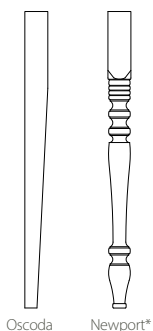

Small Legs (2.25" x 2.25" x 29")