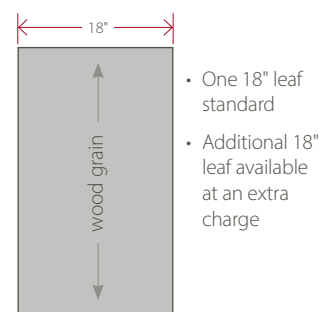

# Design Your Own Extension Dining Table

Benchmade tables with one 18" self-storing leaf and tops crafted in all wood and finish selections.

**3/4" Thick Tops**

		LENGTH				
		48"	54"	60"	66"	72"
WIDTH	36"	10350	10351	10352	10353	10354
	38"	10355	10356	10357	10358	10359
	40"	10360	10361	10362	10363	10364
	42"		10365	10366	10367	10368
	44"		10369	10370	10371	10372

**1" Thick Tops**

		LENGTH					
		66"	72"	78"	84"	90"	96"
WIDTH	40"	10150	10151	10152	10153	10154	10155
	42"	10156	10157	10158	10159	10160	10161
	44"	10162	10163	10164	10165	10166	10167
	46"	10168	10169	10170	10171	10172	10173
	48"	10174	10175	10176	10177	10178	10179

Rectangular tables self-store one leaf only. Round Table leaf does not self-store.

**3/4" Thick Tops**

DIAMETER		
42"	10347	8" Overhang
45"	10348	9" Overhang
48"	10349	9" Overhang

**1" Thick Tops**

DIAMETER		
42"	10146	8" Overhang
48"	10147	9" Overhang
54"	10148	9" Overhang
60"	10149	11.5" Overhang

## Medium Legs (2.75" x 2.75" x 29")