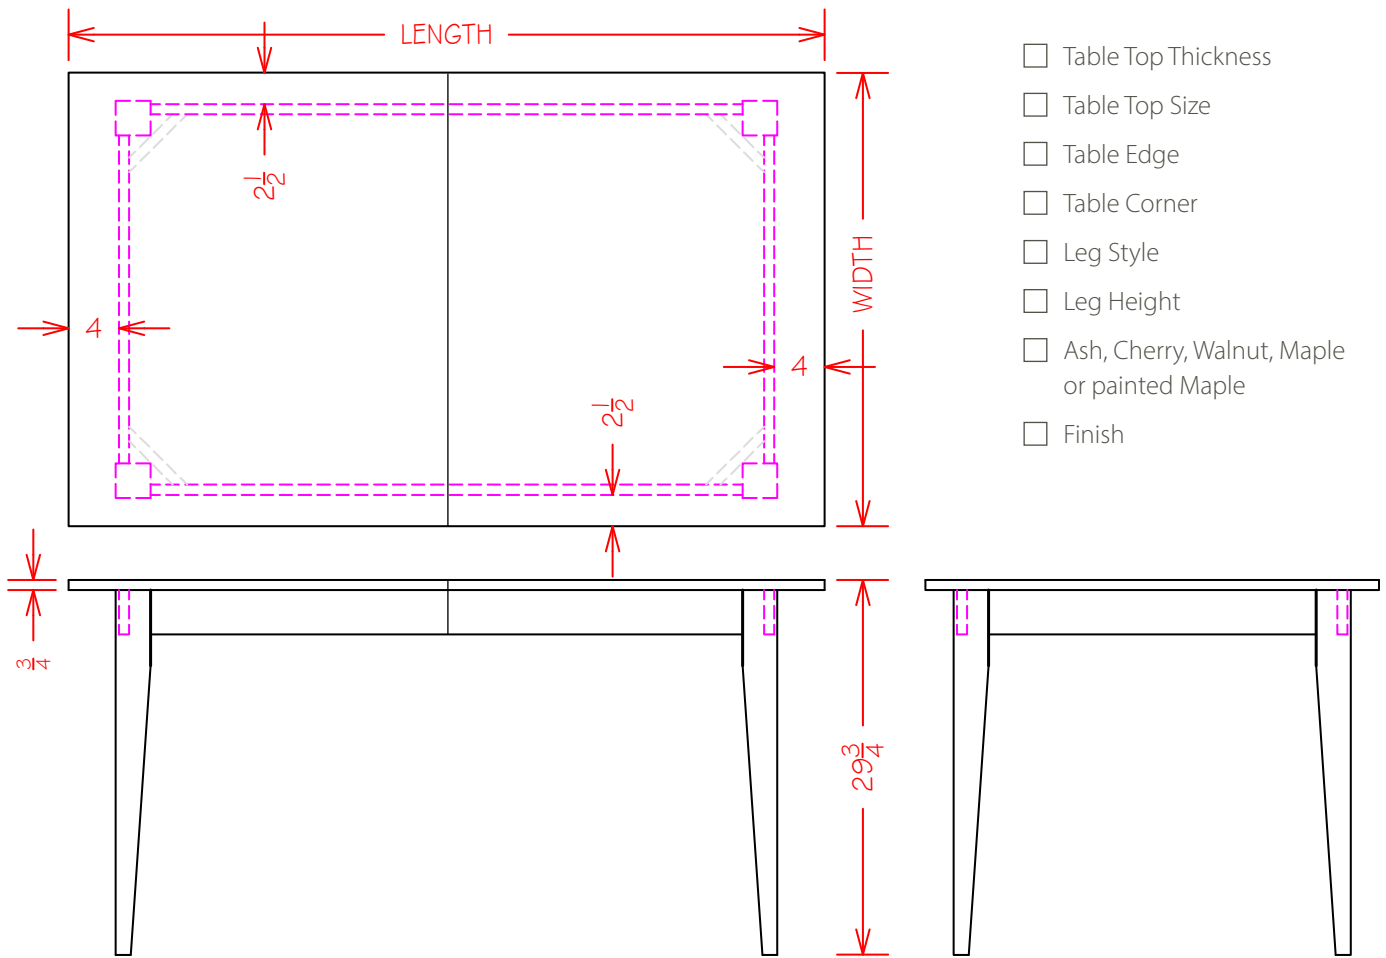

Table Top Thickness

3/4"