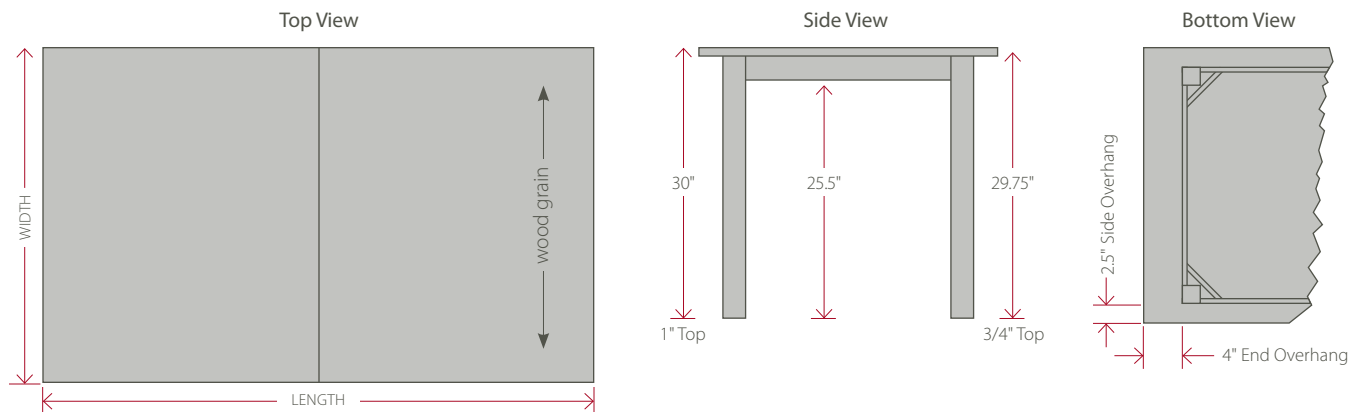

# Design Your Own Extension Dining Table

Benchmade tables with one 18" self-storing leaf and tops crafted in all wood and finish selections.

**3/4" Thick Tops**

		LENGTH				
		48"	54"	60"	66"	72"
WIDTH	36"	10350	10351	10352	10353	10354
	38"	10355	10356	10357	10358	10359
	40"	10360	10361	10362	10363	10364
	42"		10365	10366	10367	10368
	44"		10369	10370	10371	10372

**1" Thick Tops**

		LENGTH					
		66"	72"	78"	84"	90"	96"
WIDTH	40"	10150	10151	10152	10153	10154	10155
	42"	10156	10157	10158	10159	10160	10161
	44"	10162	10163	10164	10165	10166	10167
	46"	10168	10169	10170	10171	10172	10173
	48"	10174	10175	10176	10177	10178	10179

Rectangular tables self-store one leaf only. Round Table leaf does not self-store.

**3/4" Thick Tops**

DIAMETER		
42"	10347	8" Overhang
45"	10348	9" Overhang
48"	10349	9" Overhang

**1" Thick Tops**

DIAMETER		
42"	10146	8" Overhang
48"	10147	9" Overhang
54"	10148	9" Overhang
60"	10149	11.5" Overhang

## Medium Legs (2.75" x 2.75" x 29")