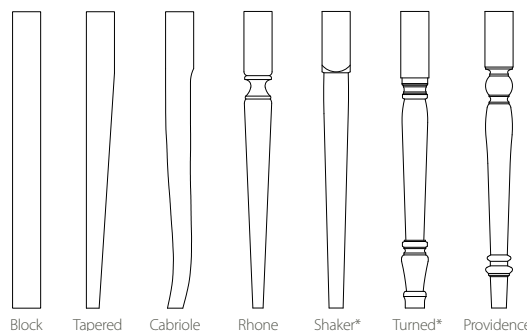

Small Legs (2.25" x 2.25" x 29")

Medium Legs (2.75" x 2.75" x 29")