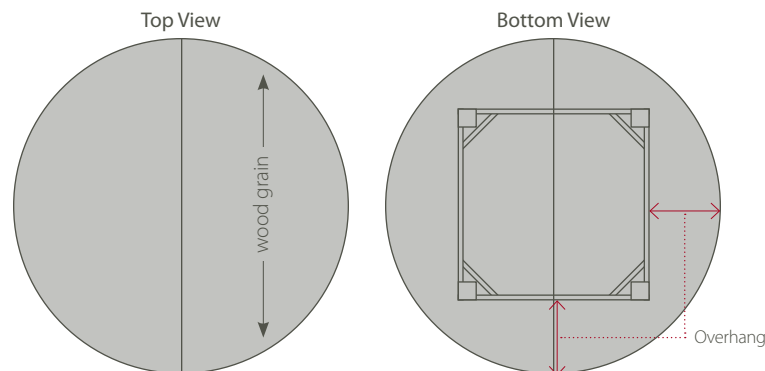

# Design Your Own Extension Dining Table

Benchmade tables with one 18" self-storing leaf and tops crafted in all wood and finish selections.

**3/4" Thick Tops**

		LENGTH				
		48"	54"	60"	66"	72"
WIDTH	36"	10350	10351	10352	10353	10354
	38"	10355	10356	10357	10358	10359
	40"	10360	10361	10362	10363	10364
	42"		10365	10366	10367	10368
	44"		10369	10370	10371	10372

**1" Thick Tops**

		LENGTH					
		66"	72"	78"	84"	90"	96"
WIDTH	40"	10150	10151	10152	10153	10154	10155
	42"	10156	10157	10158	10159	10160	10161
	44"	10162	10163	10164	10165	10166	10167
	46"	10168	10169	10170	10171	10172	10173
	48"	10174	10175	10176	10177	10178	10179

Rectangular tables self-store one leaf only. Round Table leaf does not self-store.

**3/4" Thick Tops**

DIAMETER		
42"	10347	8" Overhang
45"	10348	9" Overhang
48"	10349	9" Overhang

**1" Thick Tops**

DIAMETER		
42"	10146	8" Overhang
48"	10147	9" Overhang
54"	10148	9" Overhang
60"	10149	11.5" Overhang

## Edges (side view)